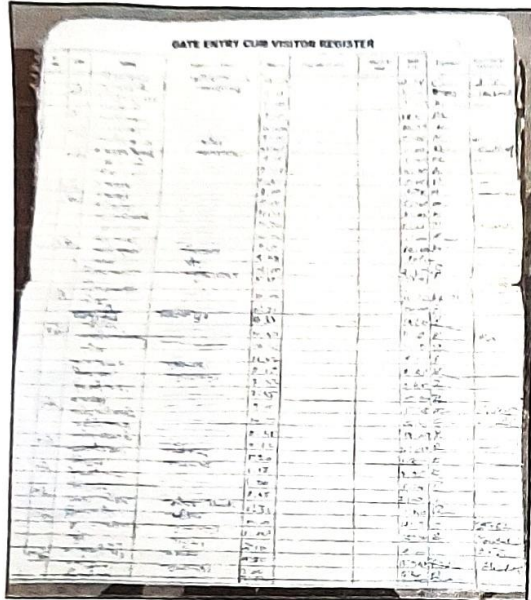

7.1.1 Specific facilities provided for women

a) Safety and Security (CCTV Cameras in Campus)

[Handwritten Signature]

Principal
Pt. Mohan Lal S. D. College
for Women, Gurdaspur

Security in Campus

Visitor's entry Register