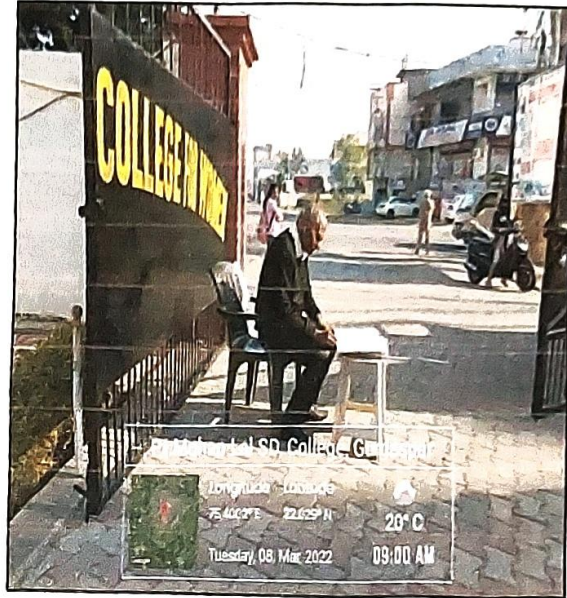

7.1.1 Specific facilities provided for women

a) Safety and Security (CCTV Cameras in Campus)

[Handwritten Signature]

Principal
Pt. Mohan Lal S. D. College
for Women, Gurdaspur

Security in Campus

Visitor's entry Register