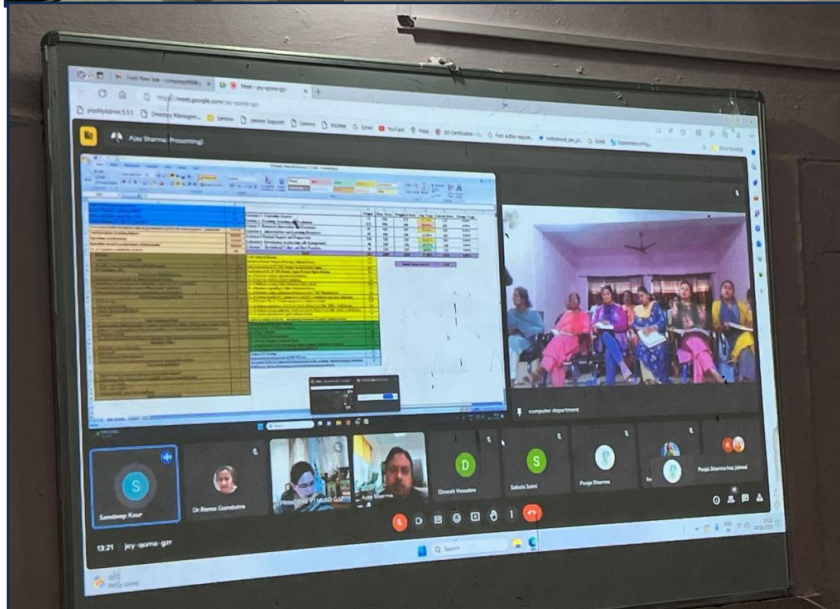

WEBINAR:

Anshu Kaur Principal
Pt. Mohan Lal S.D. College
for Women, Gurdaspur