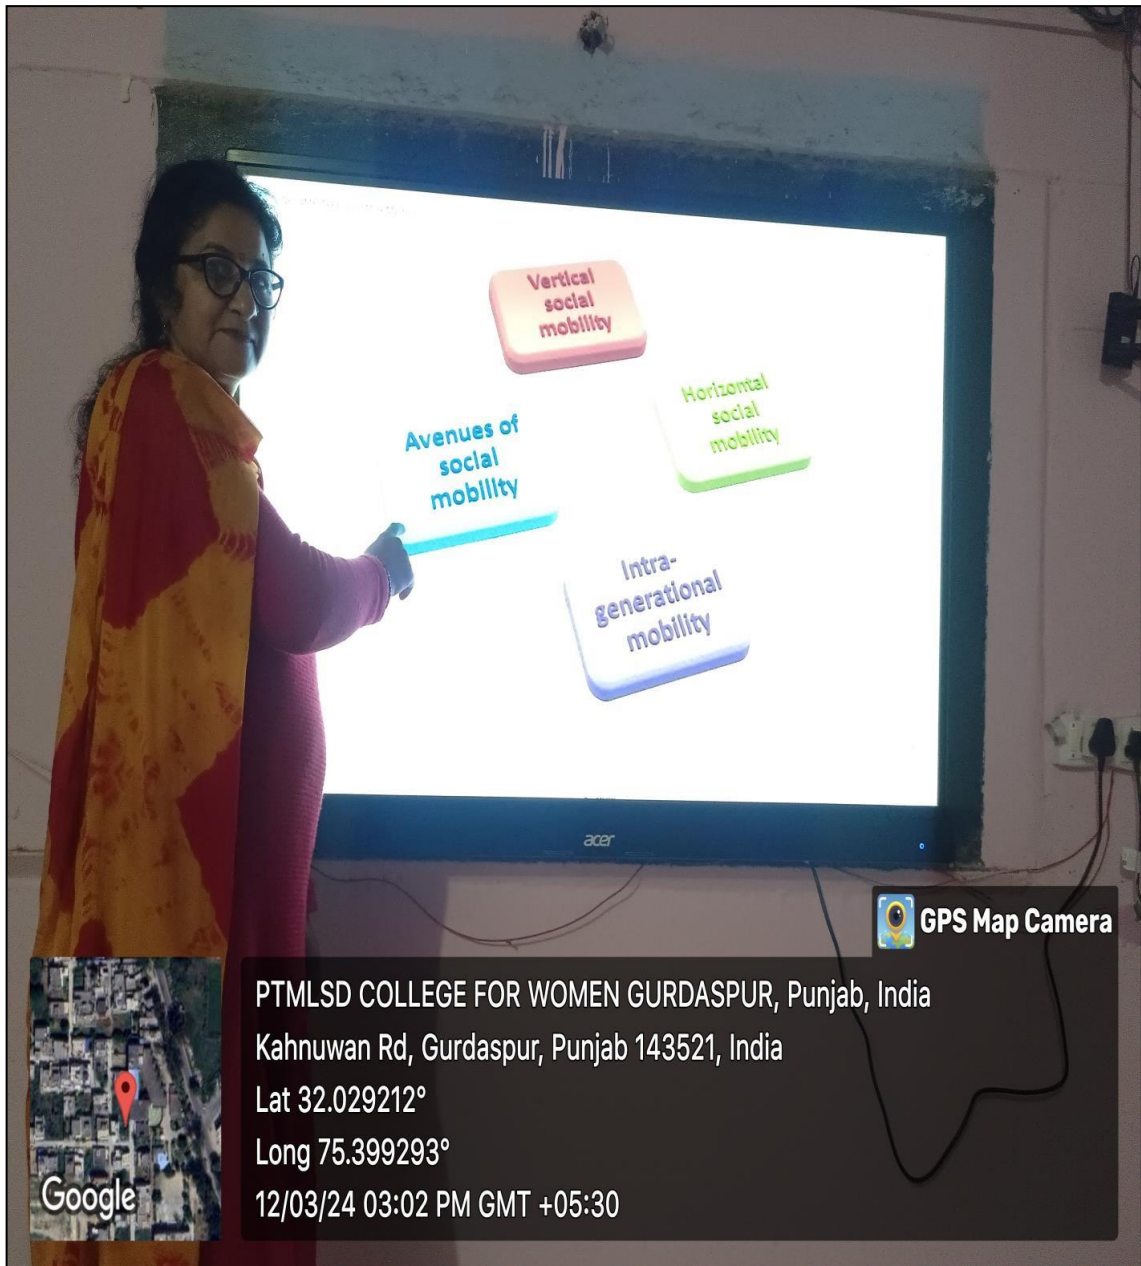

## **STUDENT CENTRIC METHODS**

**Dr. (Mrs.) Neeru Sharma  
Principal**

  
**Principal  
Pt. Mohan Lal S.D. College  
for Women, Gurdaspur**

**PT. MOHAN LAL SD COLLEGE FOR WOMEN, GURDASPUR**  
**STUDENT CENTRIC METHODS & ICT ENABLED TOOLS FOR EFFECTIVE**  
**TEACHING LEARNING**

# INTERACTIVE BOARD

  
Principal  
Pt. Mohan Lal S.D. College  
for Women, Gurdaspur