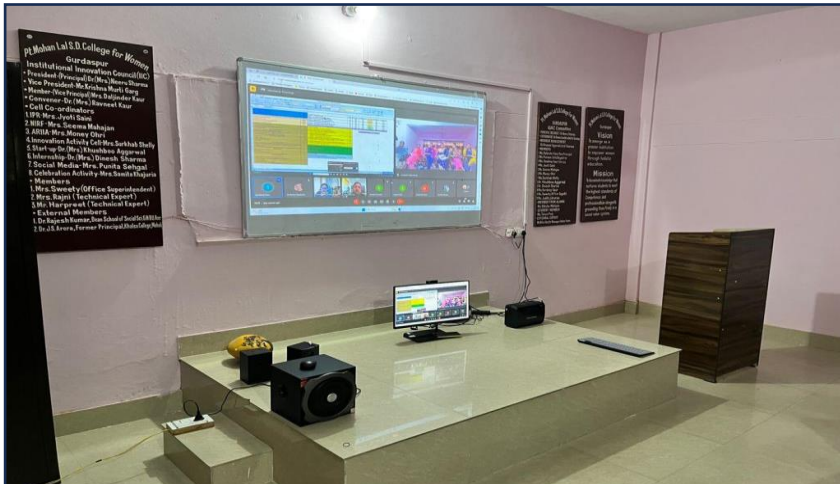

WEBINAR:

Anshu Kaur Principal
Pt. Mohan Lal S.D. College
for Women, Gurdaspur